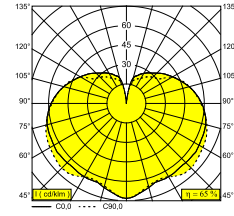

DELTALIGHT

SOIREE RC 56 E27 OPAL

24017 0000 FG

AVAILABLE IN
BLACK 24017 0000 B
FLEMISH GOLD 24017 0000 FG

 [View on website](#)

General info

LOCATION	indoor
INSTALLATION	Ceiling Suspended
INGRESS PROTECTION	IP20
WEIGHT (KG)	3.3
ADJUSTABILITY	non adjustable
INFORMATION	INCL.2 x CABLE SUSPENSION SINGLE AUTOM. 1.6m INCL.1 x CABLE 2 x 0.75mm ² INCL.1 x GLASS OPAL