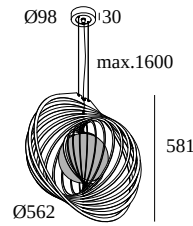

DELTALIGHT

SOIREE RC 56 E27 OPAL

24017 0000 FG

AVAILABLE IN
BLACK 24017 0000 B
FLEMISH GOLD 24017 0000 FG

 [View on website](#)

General info

LOCATION	indoor
INSTALLATION	Ceiling Suspended
INGRESS PROTECTION	IP20
WEIGHT (KG)	3.3
ADJUSTABILITY	non adjustable
INFORMATION	INCL.2 x CABLE SUSPENSION SINGLE AUTOM. 1.6m INCL.1 x CABLE 2 x 0.75mm ² INCL.1 x GLASS OPAL

Electrical info

	1 x LED Filament max.20W
CLASS	I
CERTIFICATES	CB, EAC, ENEC, RCM

Lightsource info

LIGHTSOURCE NAME	E27
-------------------------	-----

Remarks

lamp not included

For detailed installation instructions, please consult the manual : [24017_0000_HAND.pdf](#)